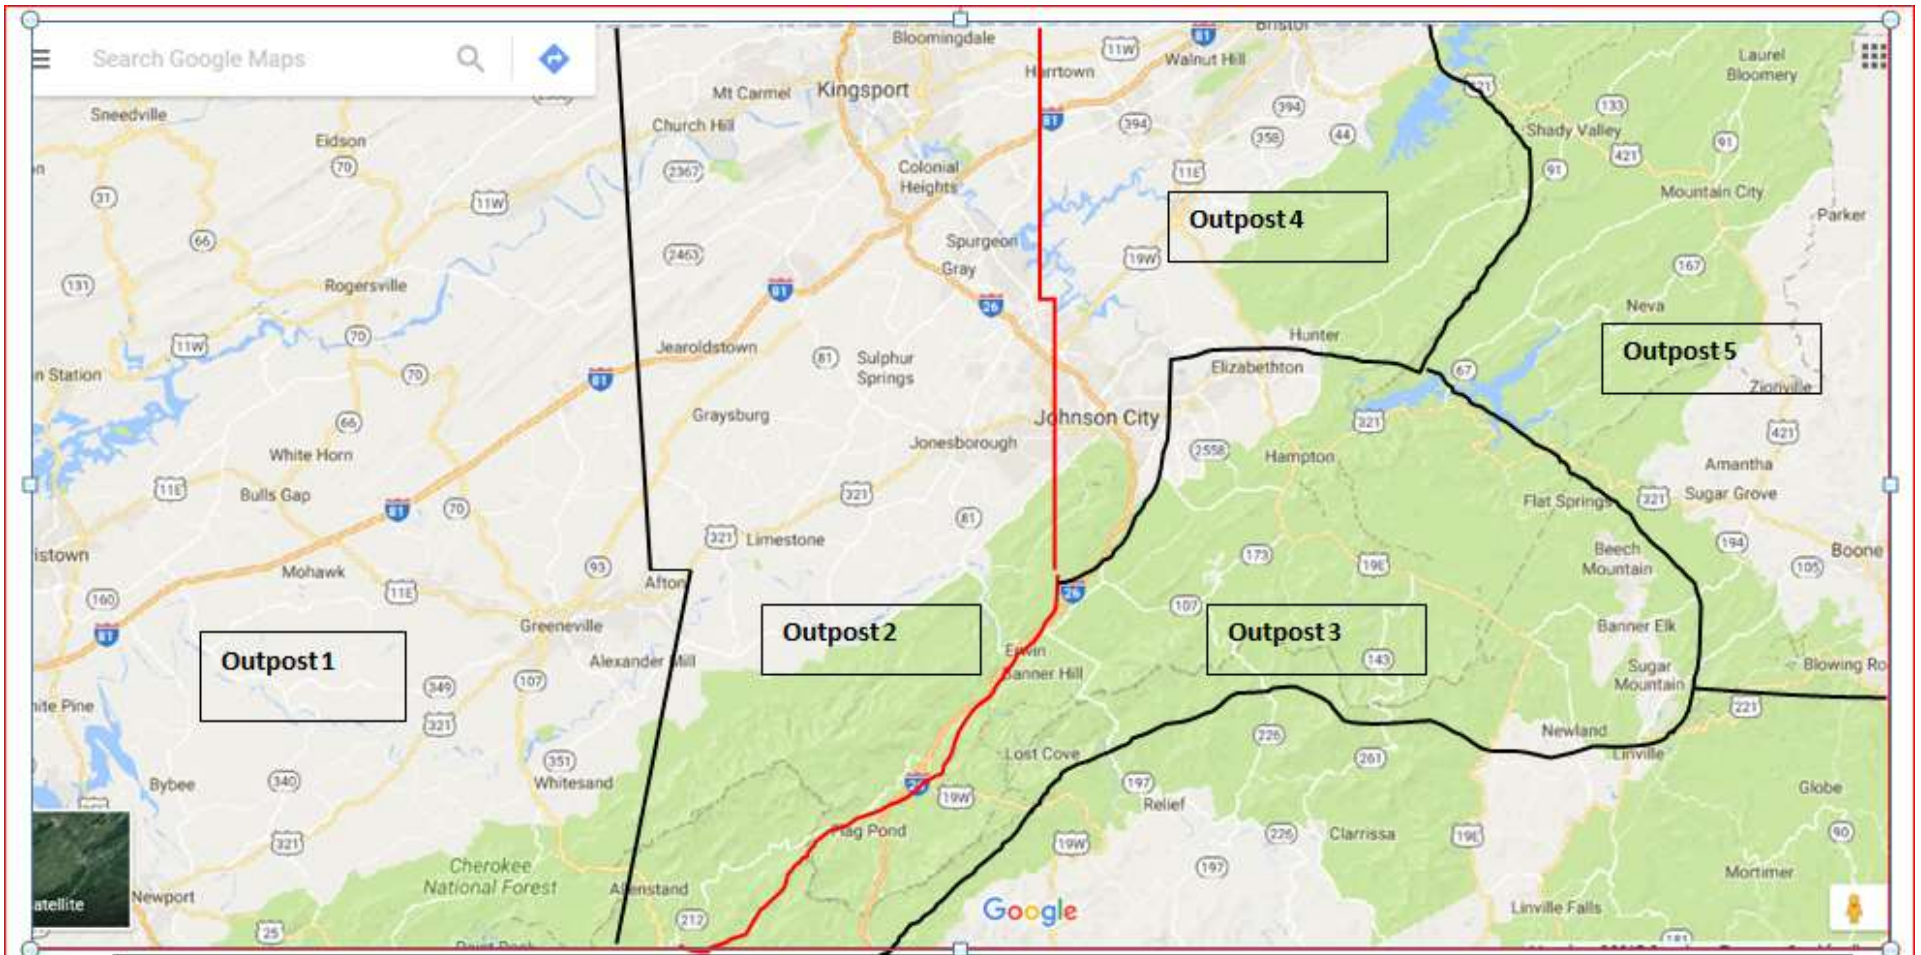

The BCHET, We Are Five Outpost Strong Working Together Toward One Goal.